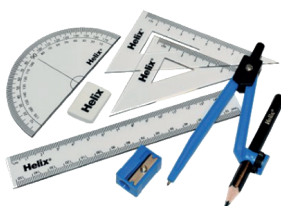

All students must have a pencil case which contains ALL of the following:

2 Black Pens
(cartridge, biro, Frixion or handwriting)

30cm Ruler

2 HB Pencils

Green Pen
(biro or Frixion)

2 Dry Wipe Markers

Rubber

Pencil Sharpener
(which collects the shavings)

Glue Stick

3 Highlighters
(different colours)

Colour Pencils

Scissors

Scientific Calculator

Geometry Set

Pencil Case
(a clear pencil case is needed when sitting exams)